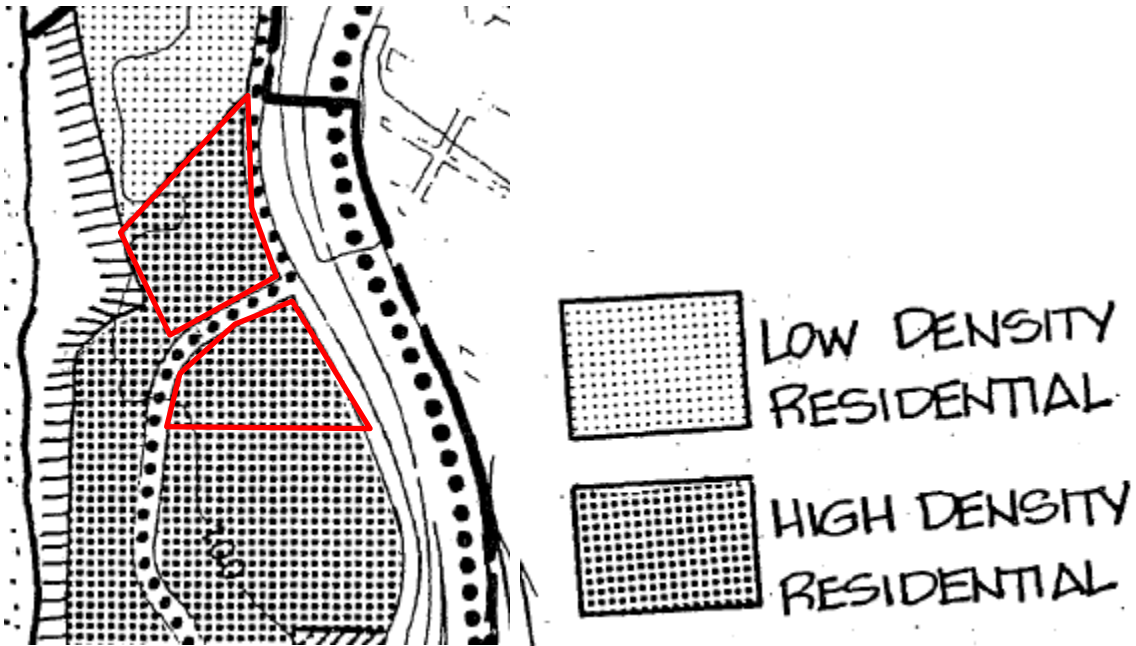

Land Use & Zoning Exhibit

City of Pacifica Planning Department

General Plan Diagram

Neighborhood: West Edgemar/Pacific Manor

Land Use Designation: High Density Residential

Zoning Map Diagram

Zoning District: R-3, C-Z Multi-Family Residential District/ Coastal Zoning Combining District